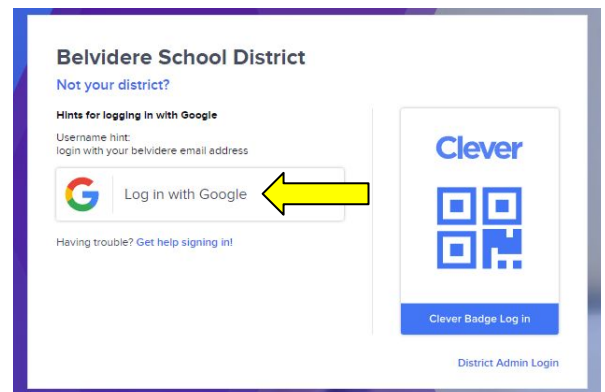

step
3

Click: **Log in with Google**

- Students username is their *first initial last name@belvideresd.org*.
- Students usually know their password or you can contact your child's teacher to find out what it is.